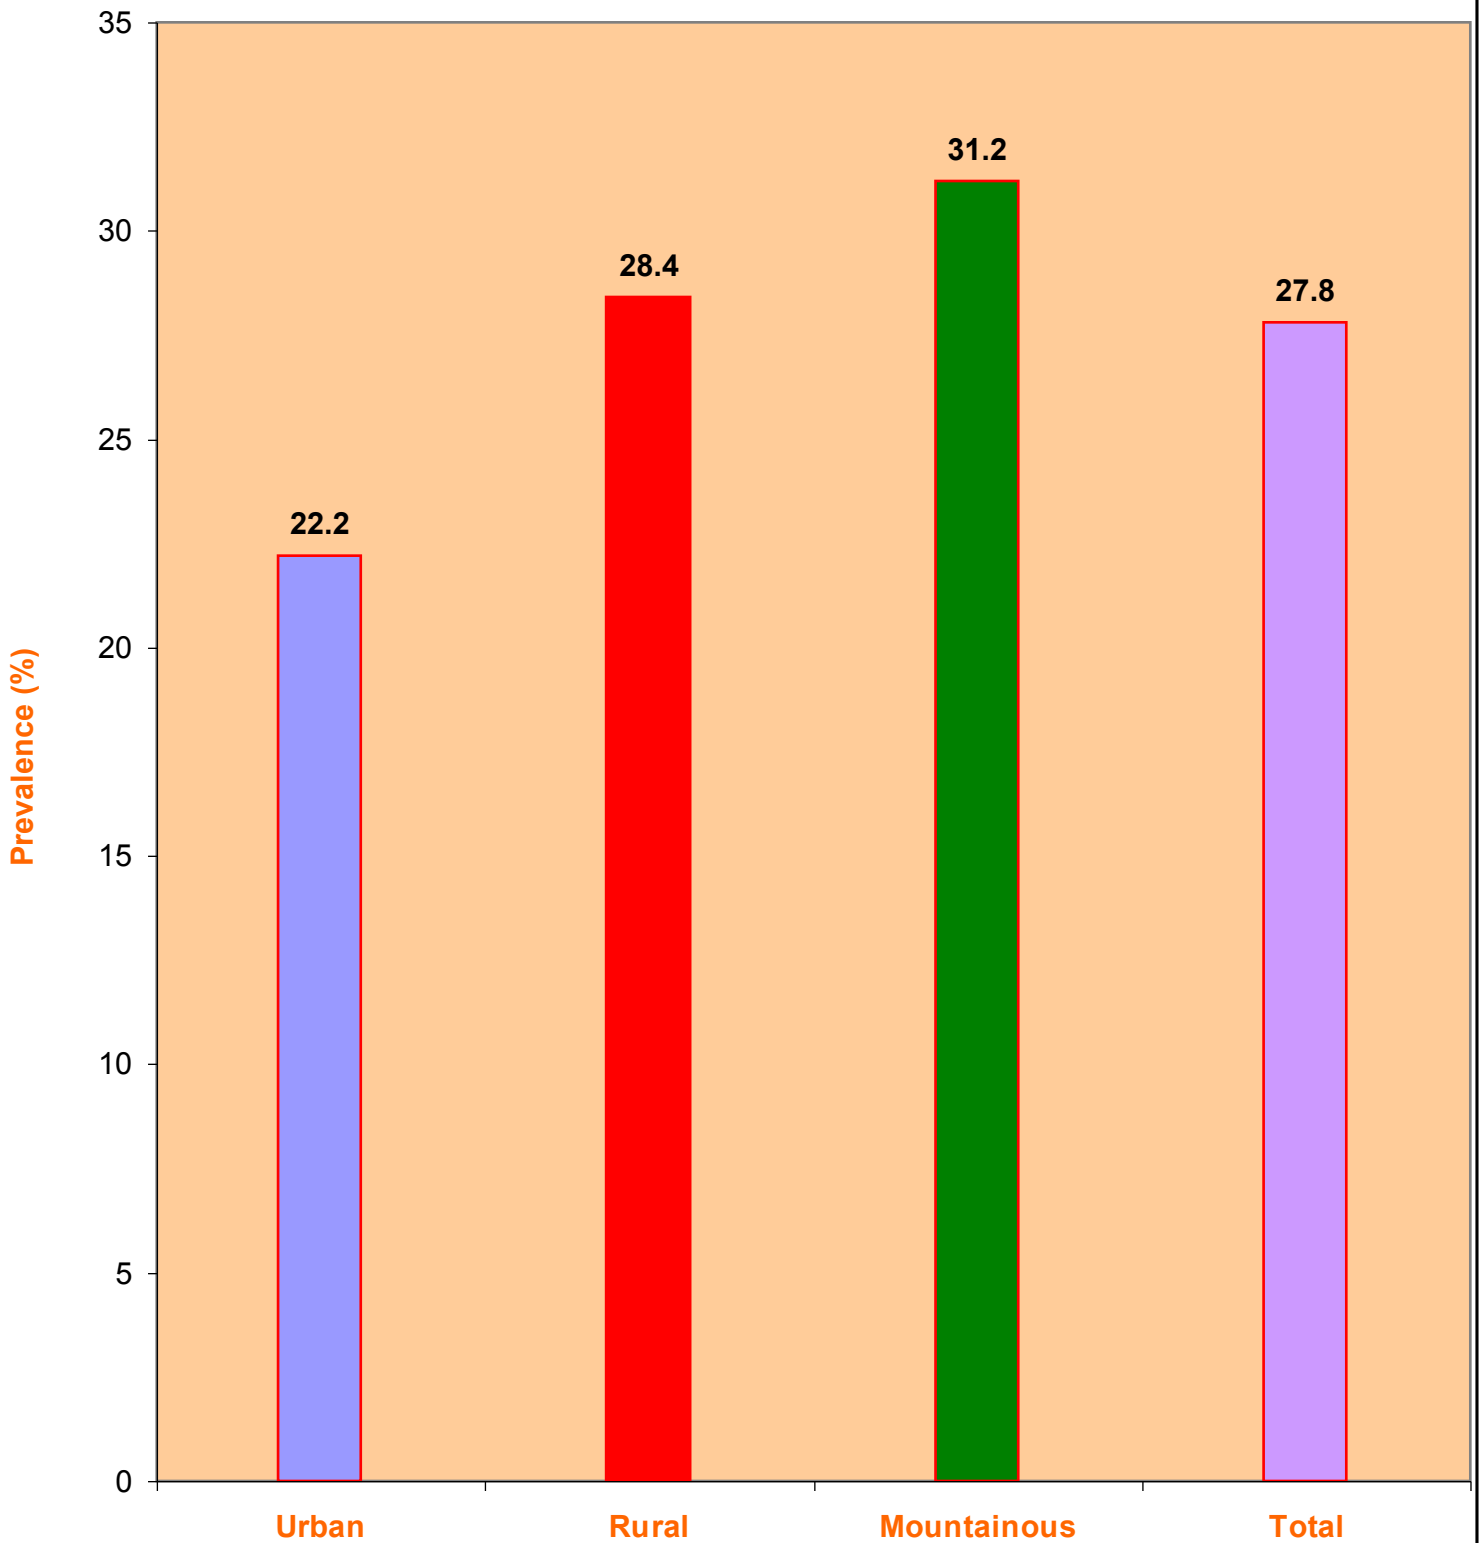

Prevalence of anemia among Children by regions

Location: 36 communes of 9 provinces by 3 regions

Urban area: Hanoi, Hue, Ho Chi Minh

Rural area: Nam Dinh, Nghe An, Bac Lieu.

Mountainous area: Bac Kan, Quang Ngai, Kon Tum

Sources: Micronutrient survey 2014 - 2015, NIN