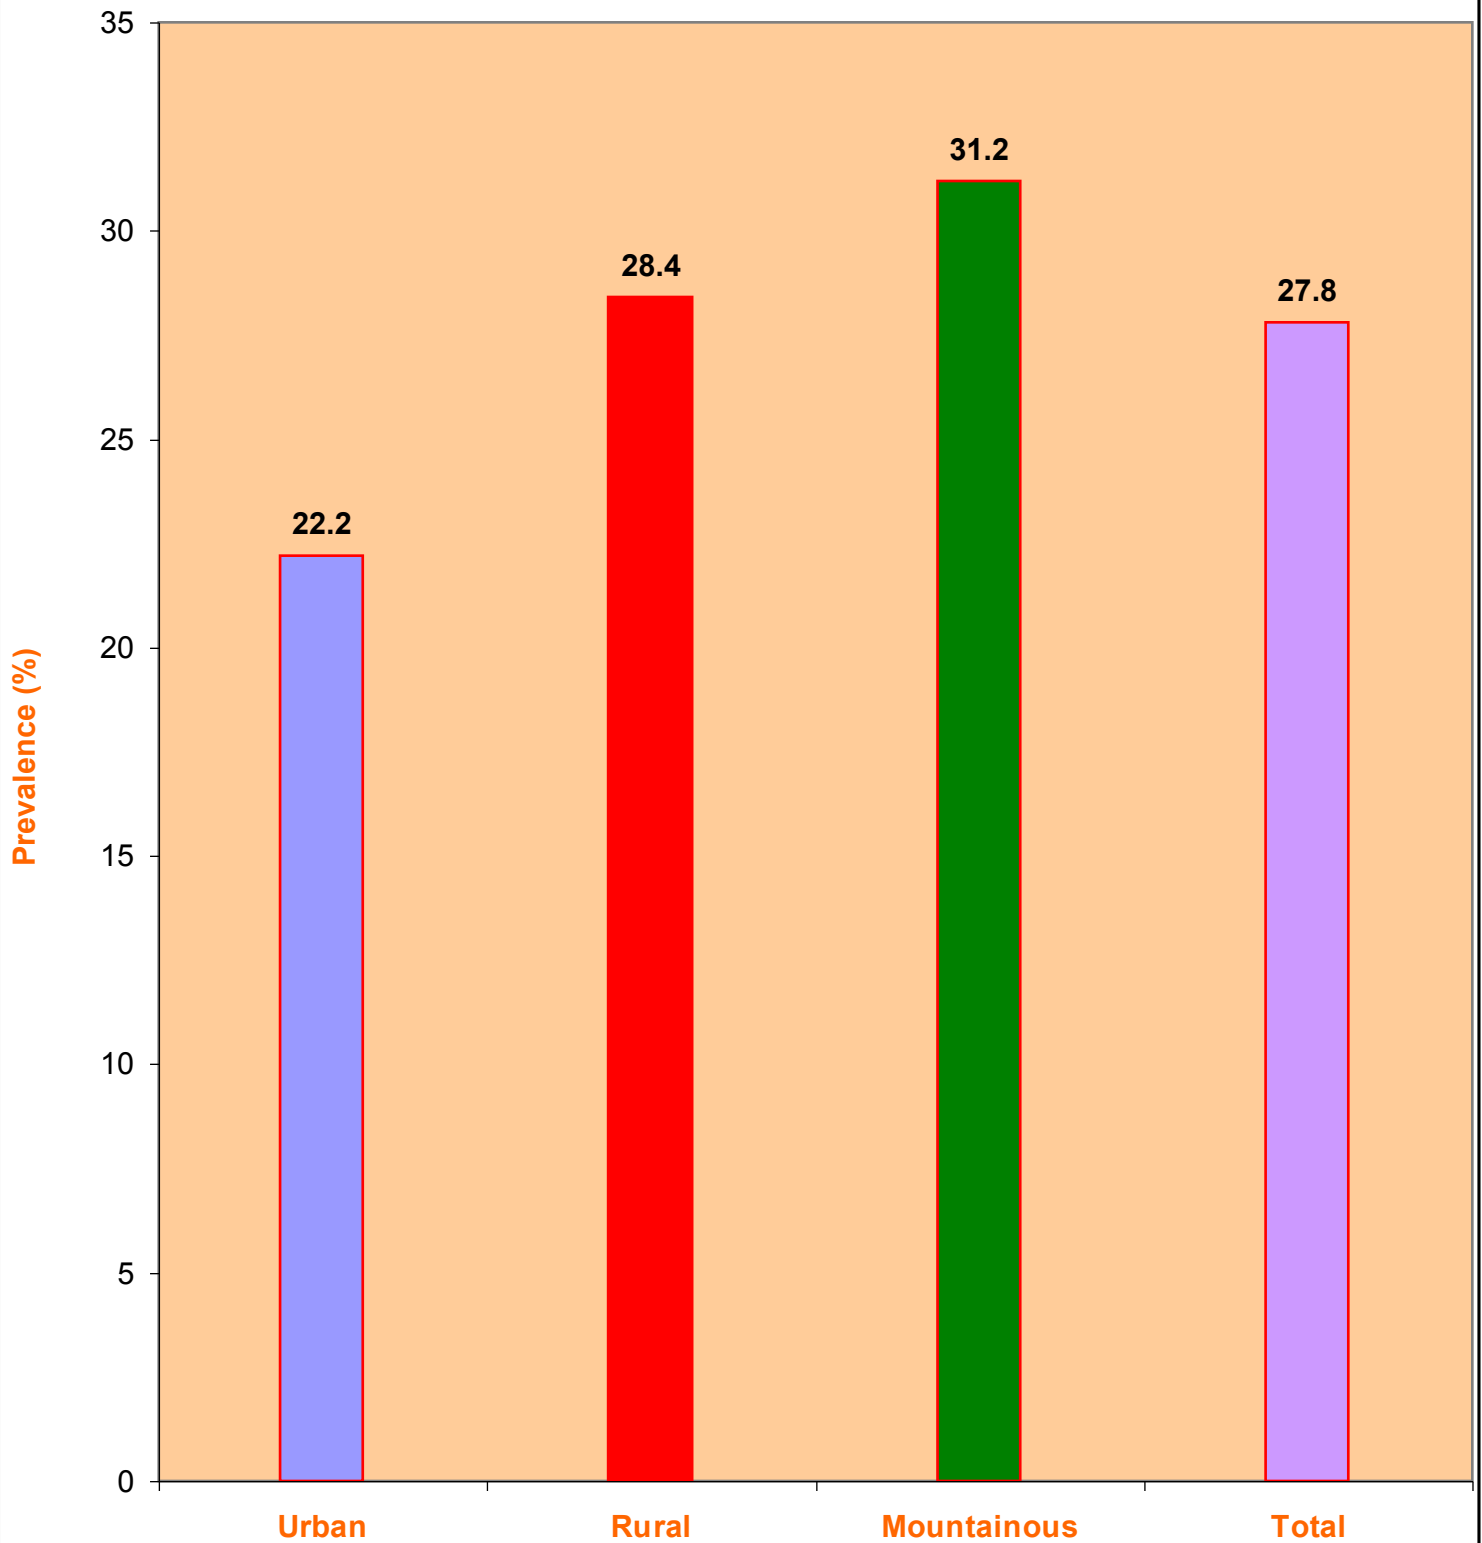

Prevalence of anemia among Children by regions

Location: 36 communes of 9 provinces by 3 regions

Urban area: Hanoi, Hue, Ho Chi Minh

Rural area: Nam Dinh, Nghe An, Bac Lieu.

Mountainous area: Bac Kan, Quang Ngai, Kon Tum

Sources: Micronutrient survey 2014 - 2015, NIN