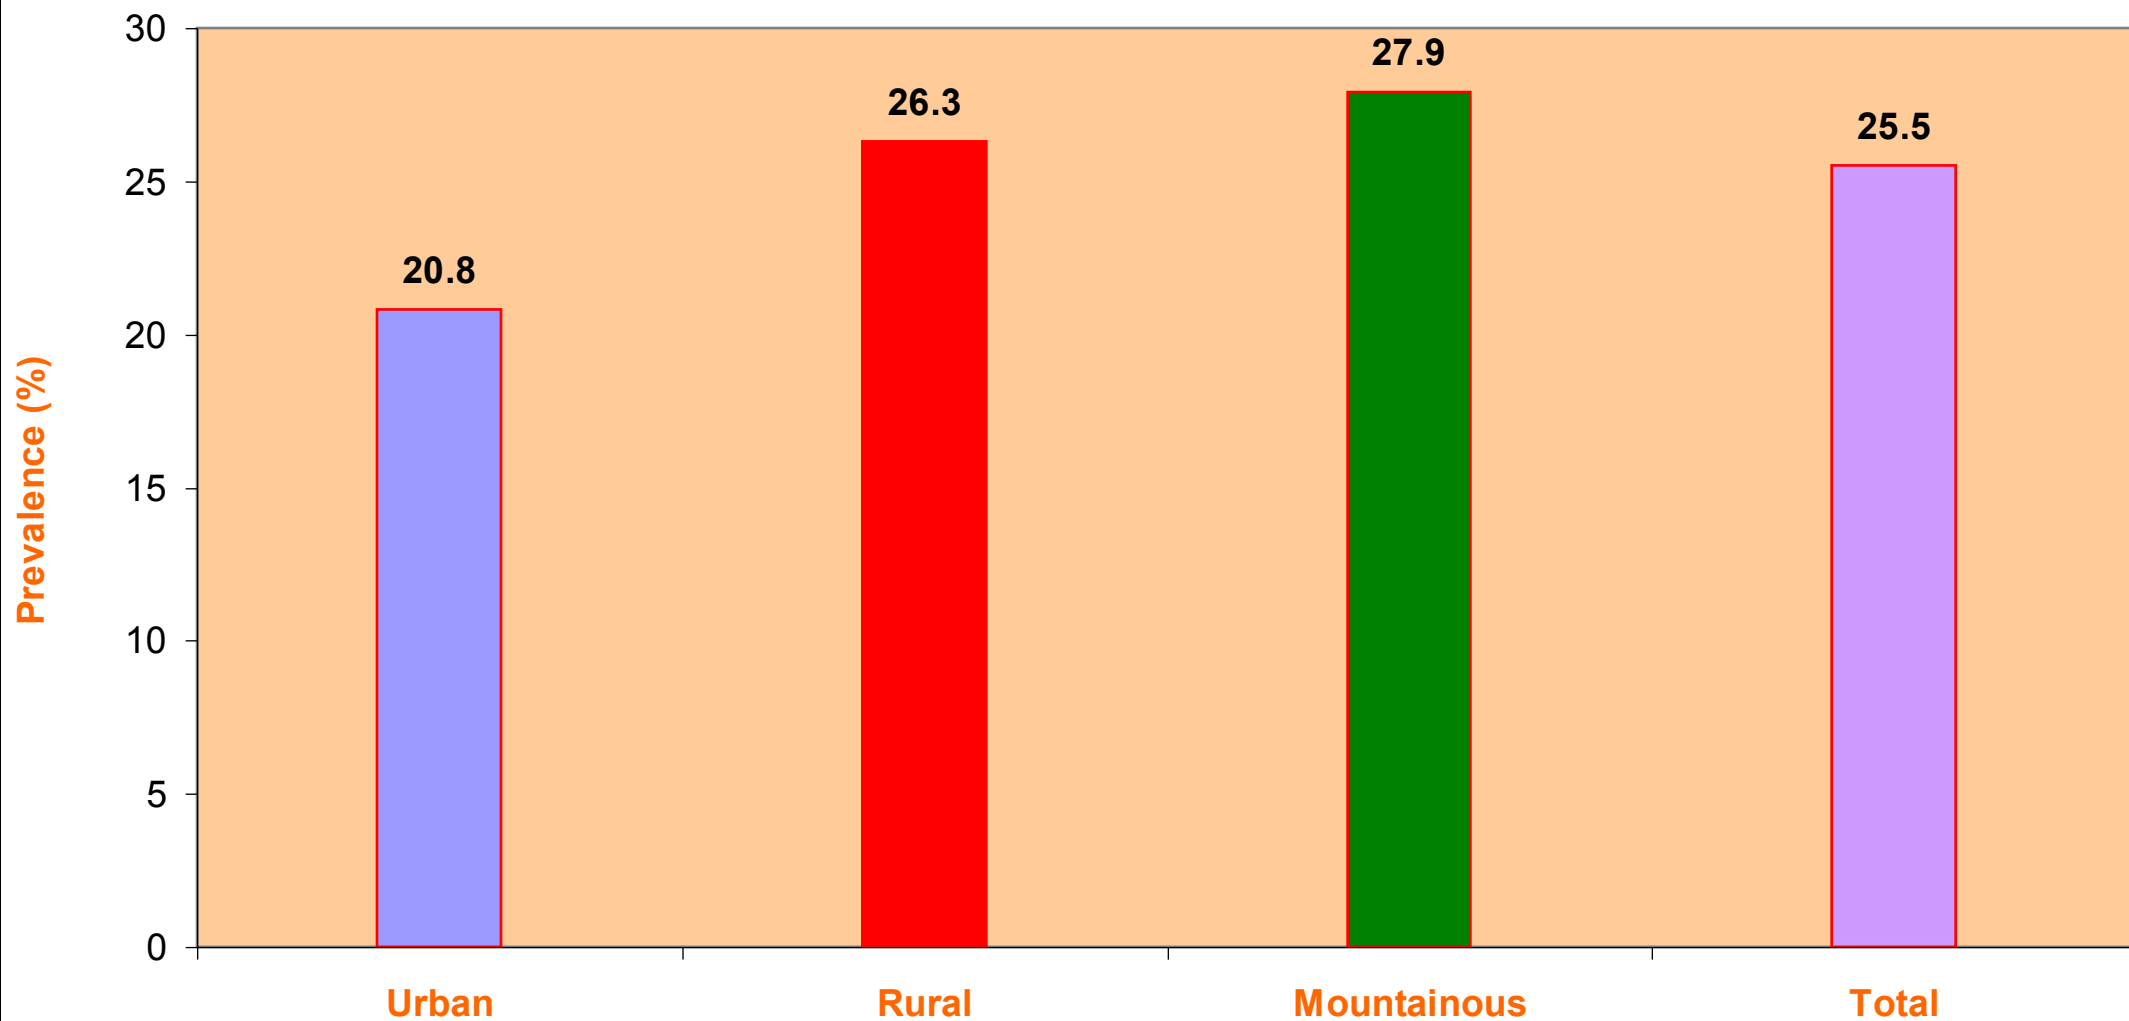

## Prevalence of anemia among Women of reproductive age

**Location:** 36 communes of 9 provinces by 3 regions

Urban area: Hanoi, Hue, Ho Chi Minh

Rural area: Nam Dinh, Nghe An, Bac Lieu.

Mountainous area: Bac Kan, Quang Ngai, Kon Tum

Sources: Micronutrient survey 2014 - 2015, NIN