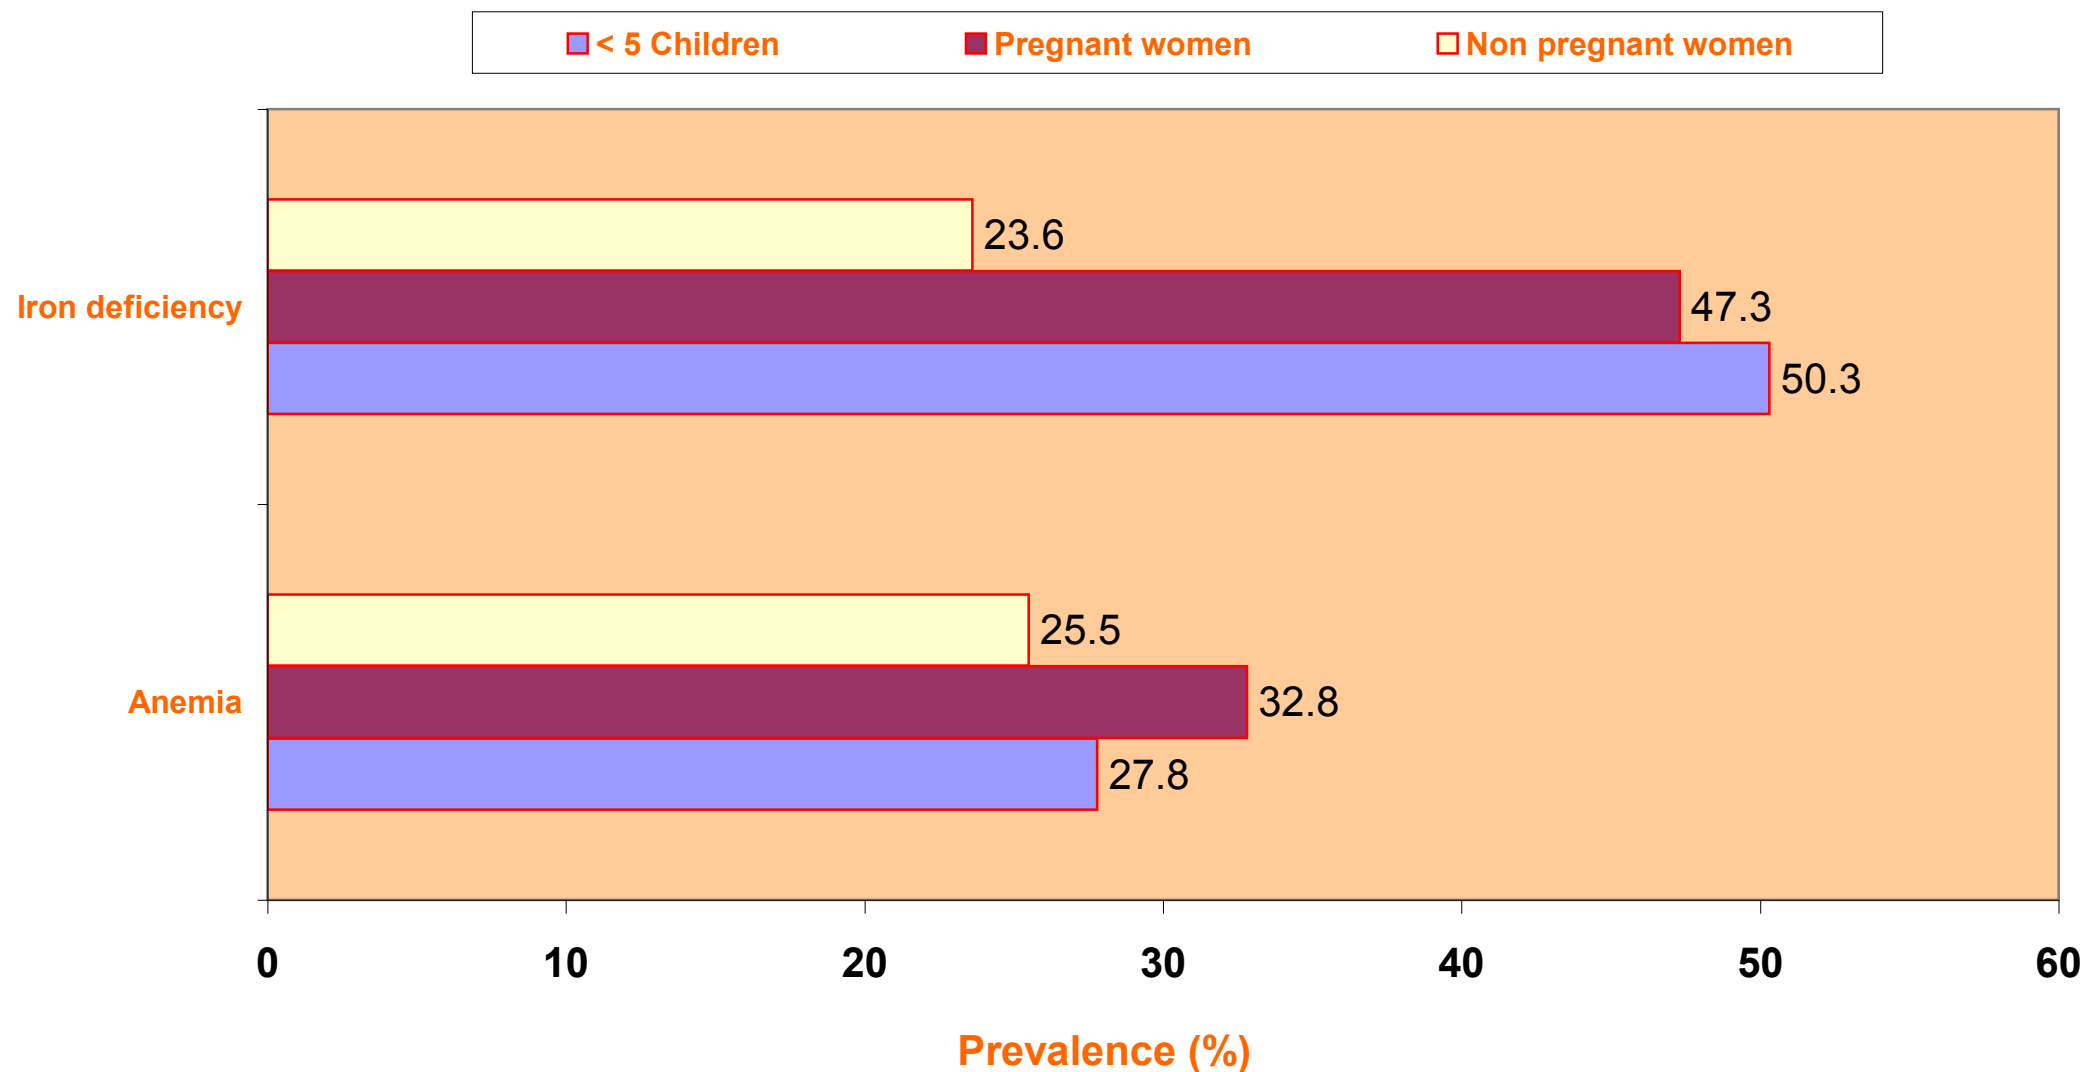

Prevalence of anemia and iron deficiency of Children and Women

Location: 36 communes of 9 provinces by 3 regions

Urban area: Hanoi, Hue, Ho Chi Minh

Rural area: Nam Dinh, Nghe An, Bac Lieu.

Mountainous area: Bac Kan, Quang Ngai, Kon Tum

Sources: Micronutrient survey 2014 - 2015, NIN