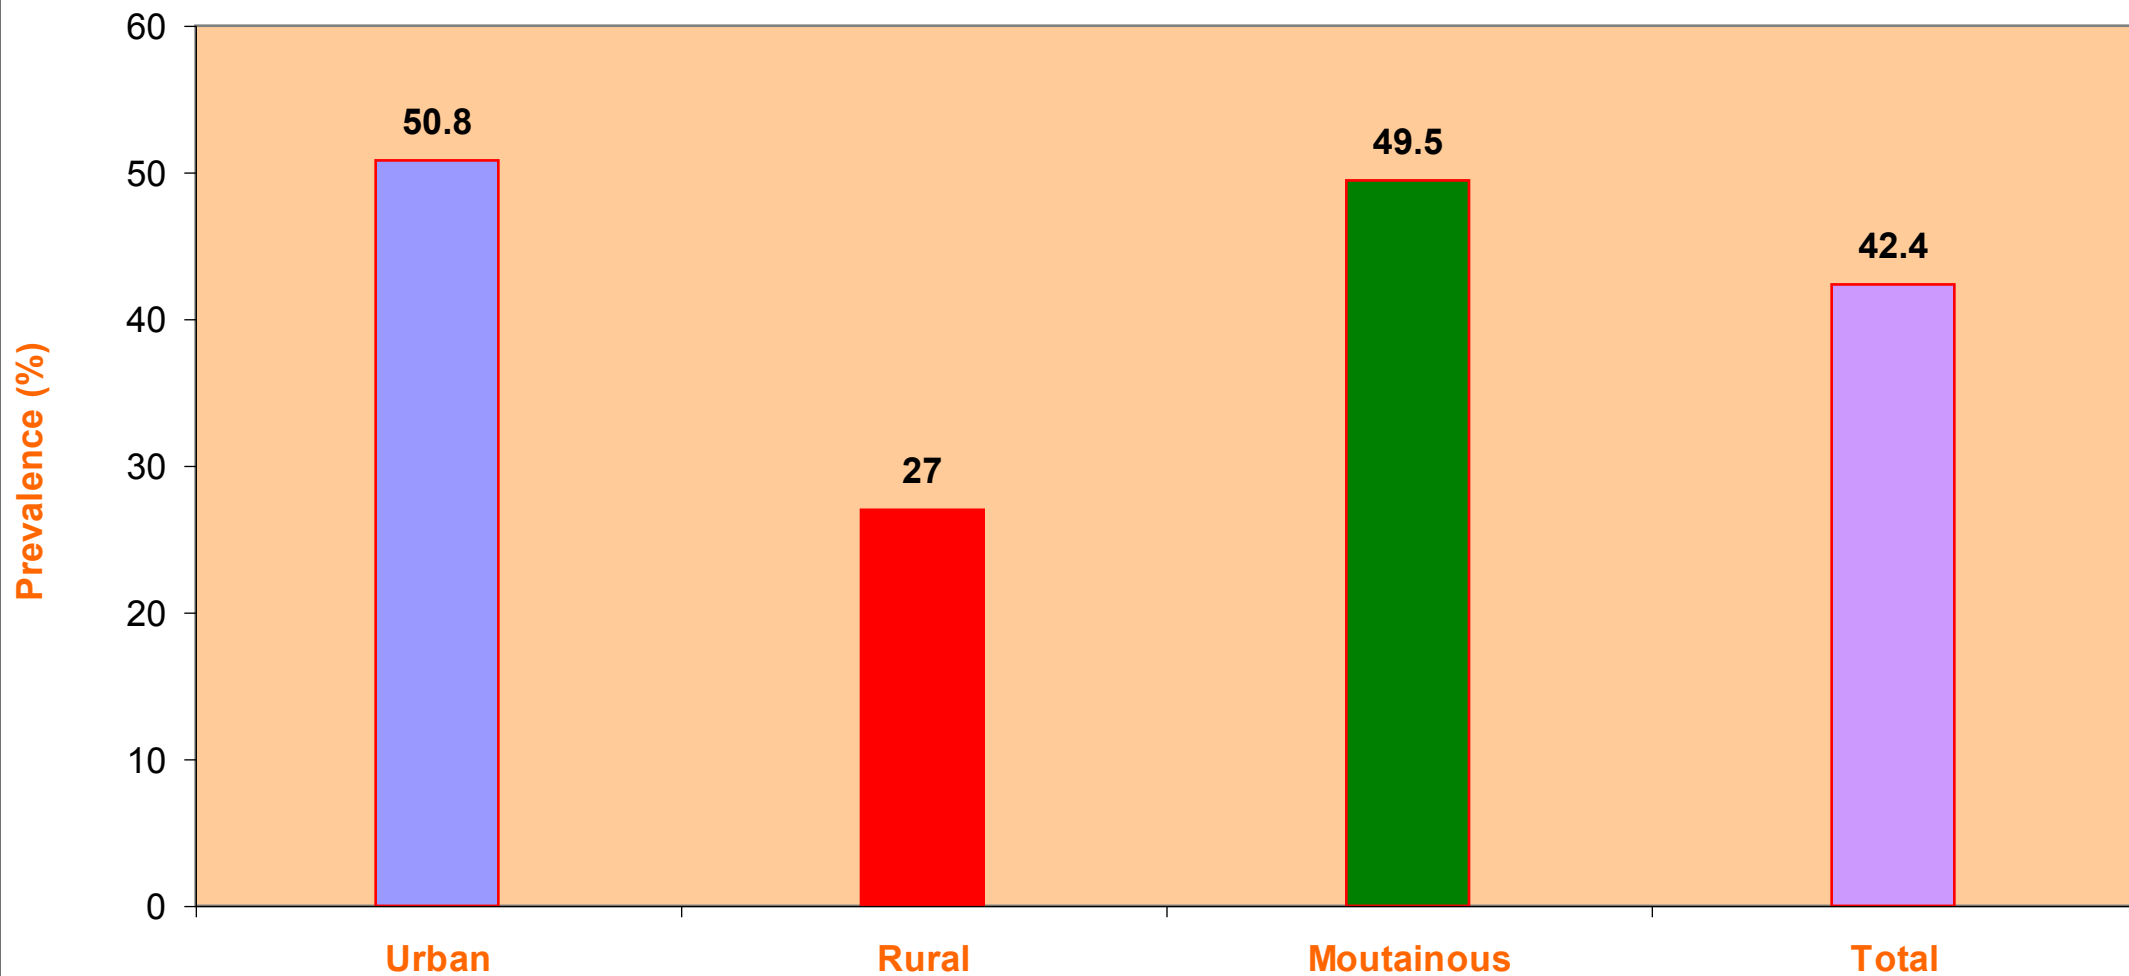

Prevalence of vitamin A capsule usage during 1 month after delivery of lactating women

Location: 36 communes of 9 provinces by 3 regions

Urban area: Hanoi, Hue, Ho Chi Minh

Rural area: Nam Dinh, Nghe An, Bac Lieu.

Mountainous area: Bac Kan, Quang Ngai, Kon Tum

Sources: Micronutrient survey 2014 - 2015, NIN