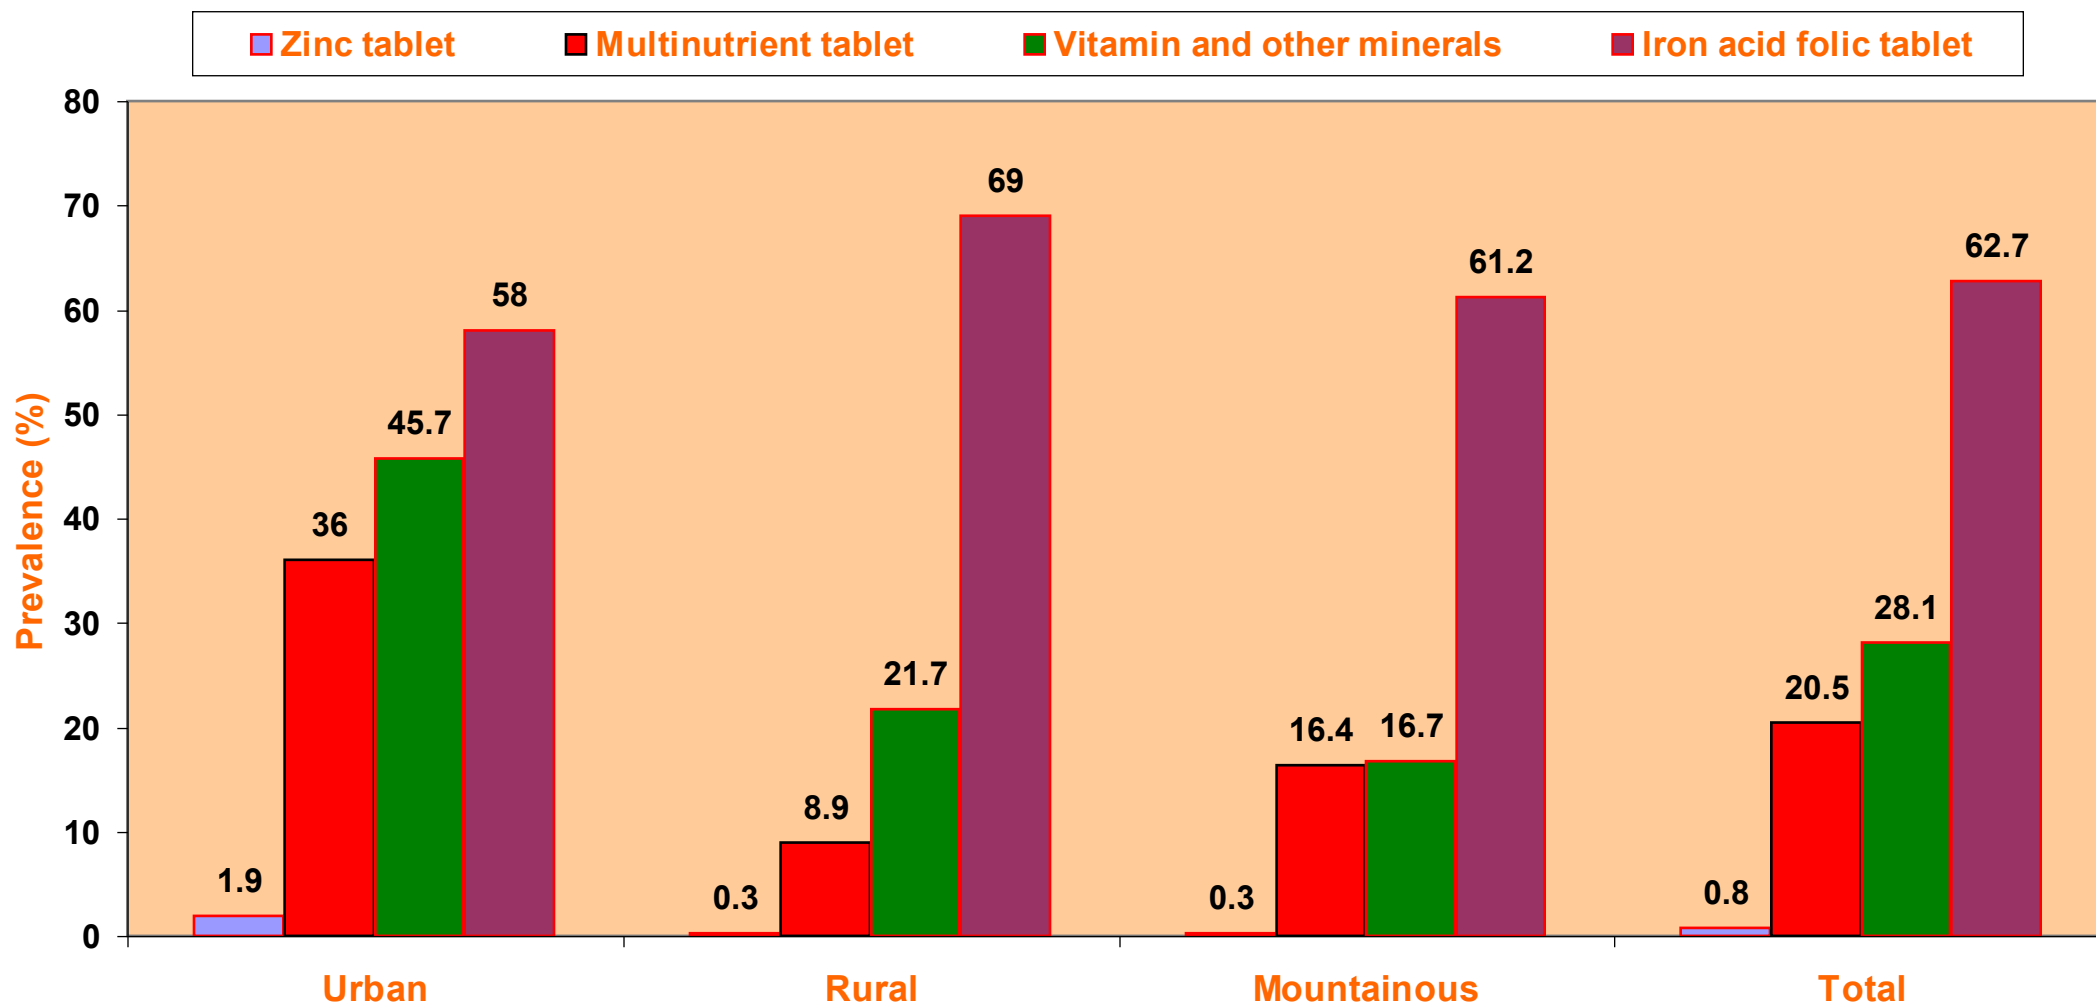

Prevalence of using fortified food among pregnant women within last 3 months

Location: 36 communes of 9 provinces by 3 regions

Urban area: Hanoi, Hue, Ho Chi Minh

Rural area: Nam Dinh, Nghe An, Bac Lieu.

Mountainous area: Bac Kan, Quang Ngai, Kon Tum

Sources: Micronutrient survey 2014 - 2015, NIN