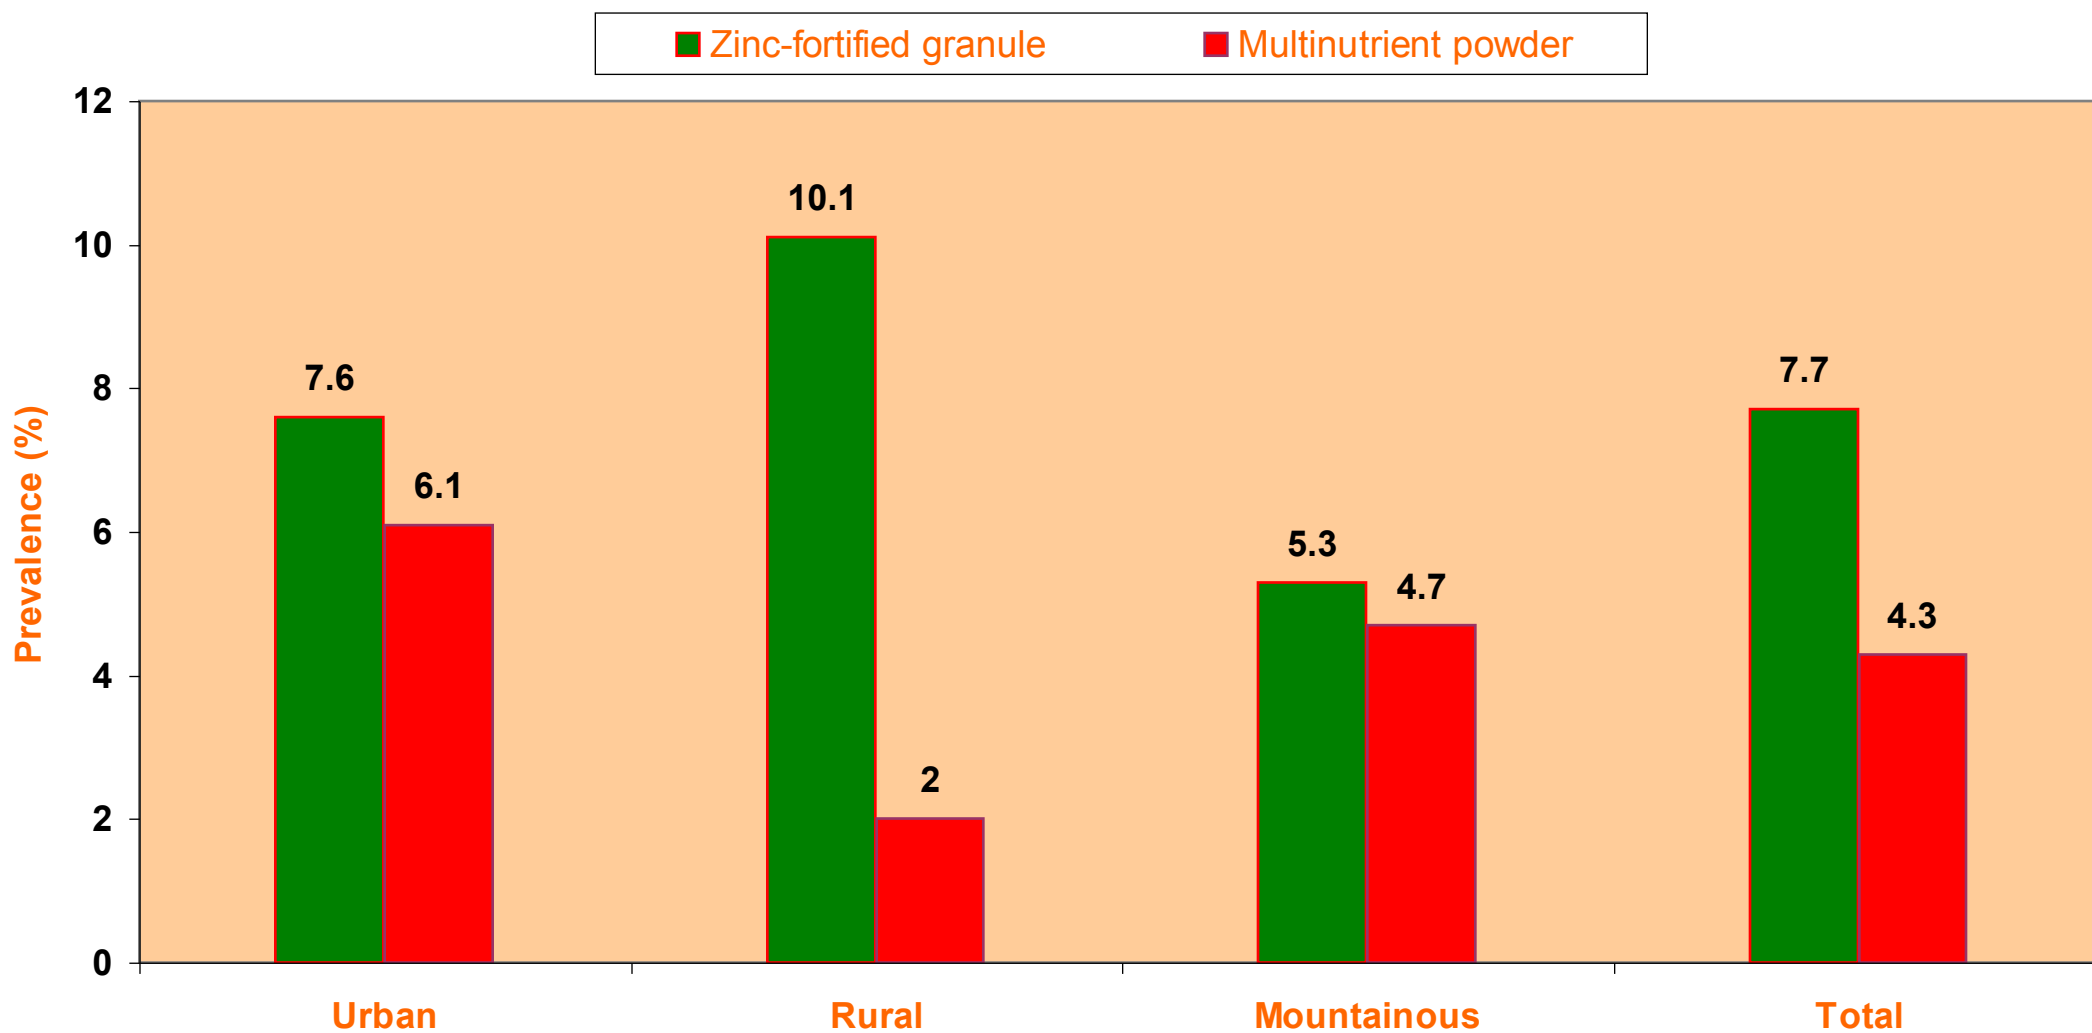

Prevalence of using zinc-fortified and multinutrient food

Location: 36 communes of 9 provinces by 3 regions

Urban area: Hanoi, Hue, Ho Chi Minh

Rural area: Nam Dinh, Nghe An, Bac Lieu.

Mountainous area: Bac Kan, Quang Ngai, Kon Tum

Sources: Micronutrient survey 2014 - 2015, NIN