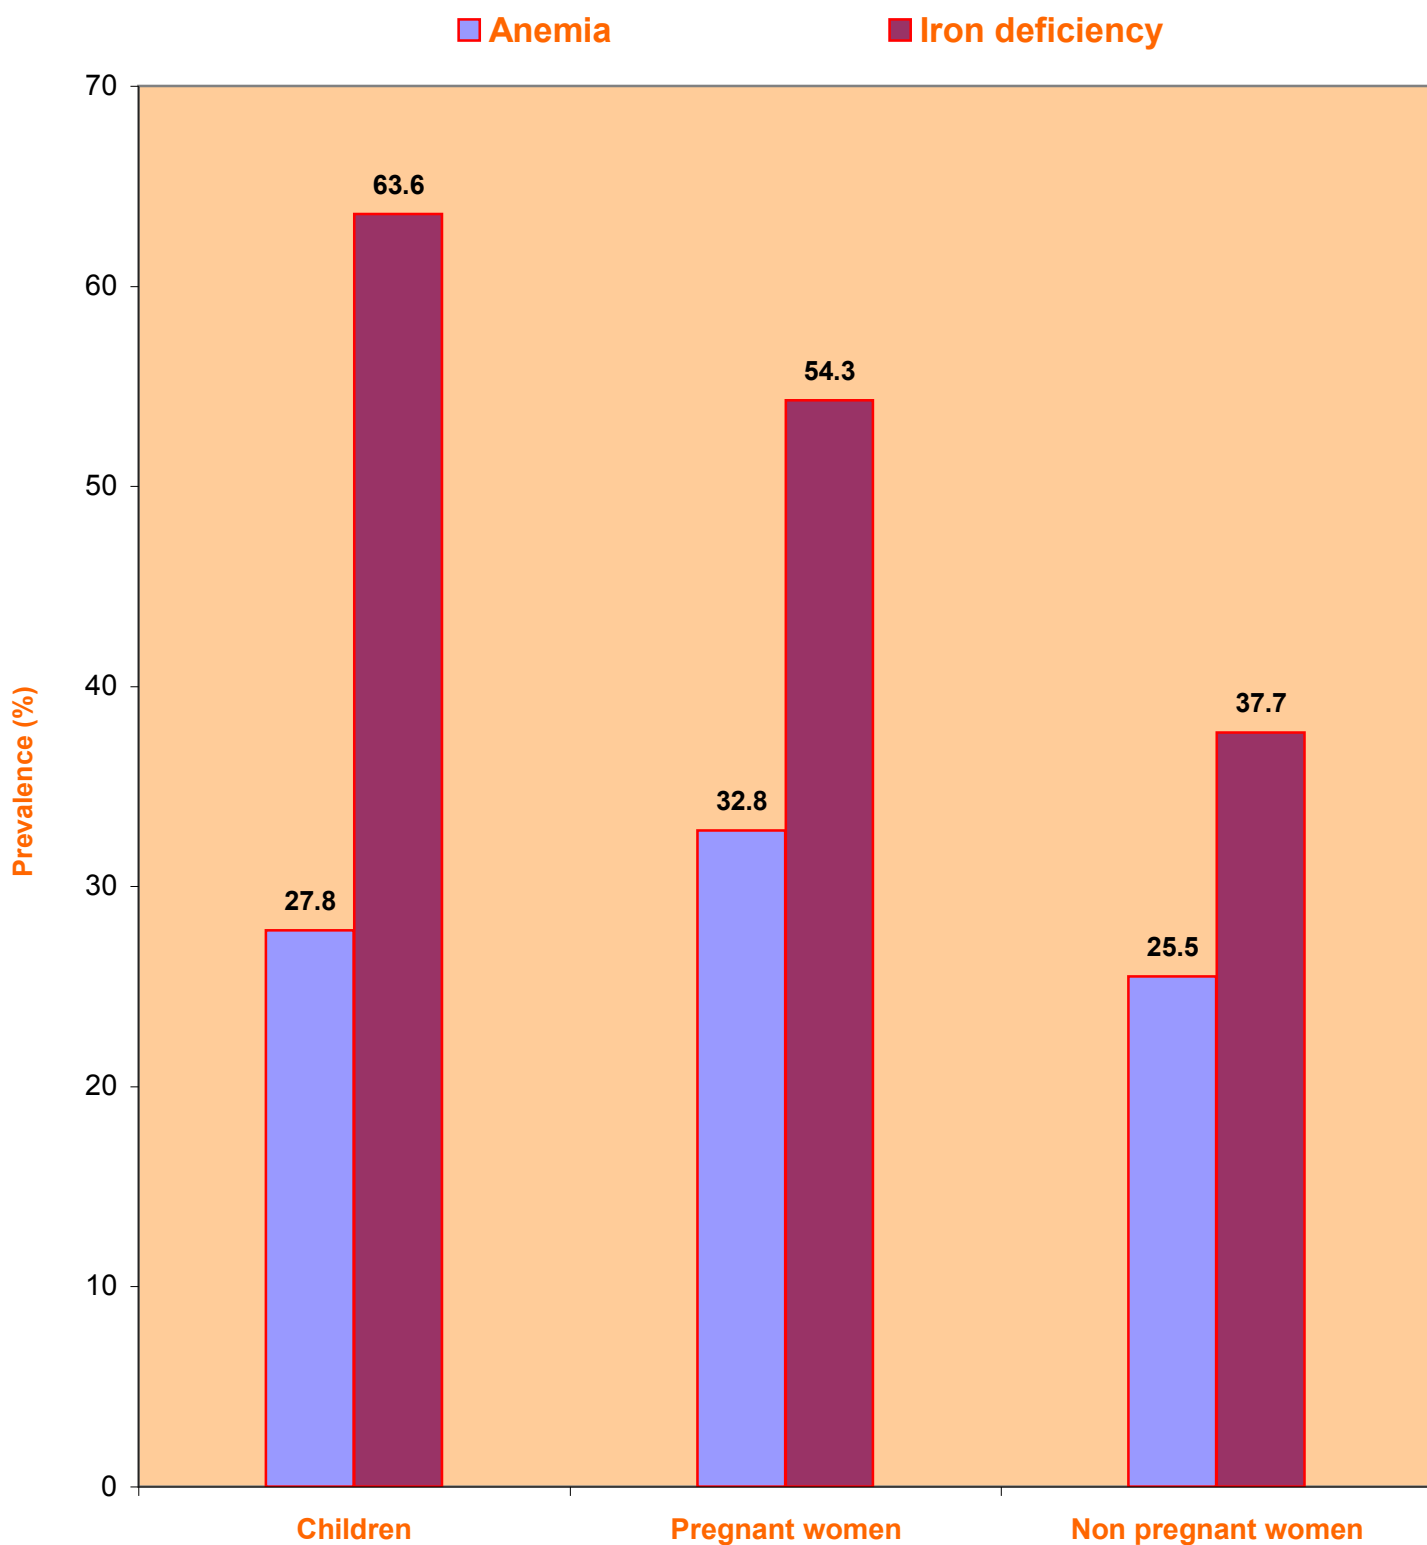

Situation of anemia among Children and Women

Location: 36 communes of 9 provinces by 3 regions

Urban area: Hanoi, Hue, Ho Chi Minh

Rural area: Nam Dinh, Nghe An, Bac Lieu.

Mountainous area: Bac Kan, Quang Ngai, Kon Tum

Sources: Micronutrient survey 2014 - 2015,

NIPI